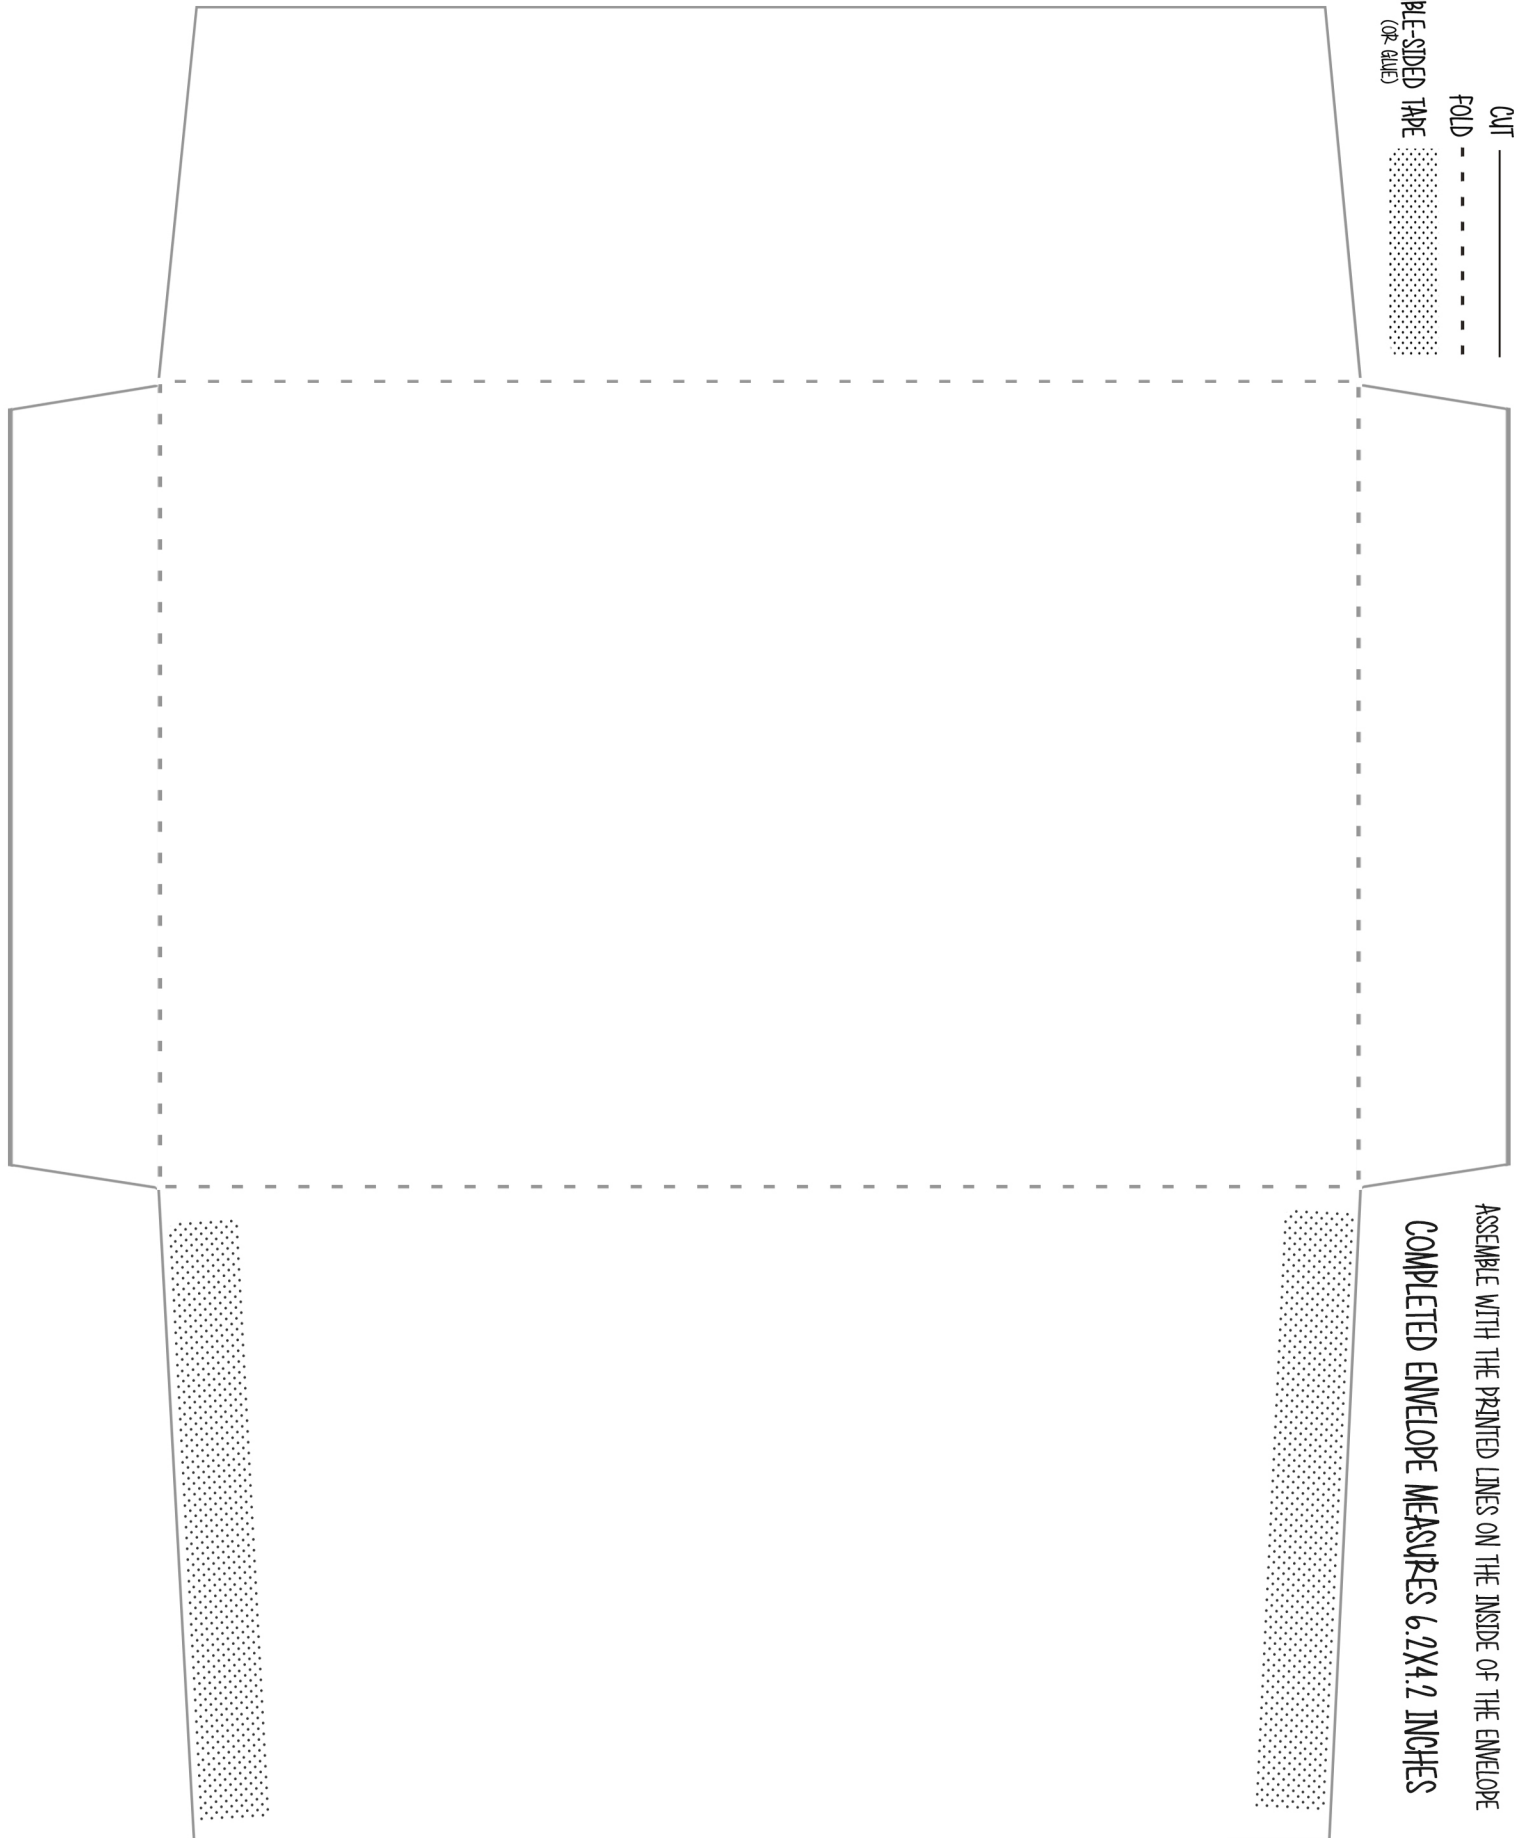

# Free Printable 4x6 Inch Envelope Template

FROM MEGANHSTUDIO

CUT ———  
FOLD - - - - -  
DOUBLE-SIDED TAPE  
(OR GLUE)

ASSEMBLE WITH THE PRINTED LINES ON THE INSIDE OF THE ENVELOPE  
COMPLETED ENVELOPE MEASURES 6.2X4.2 INCHES